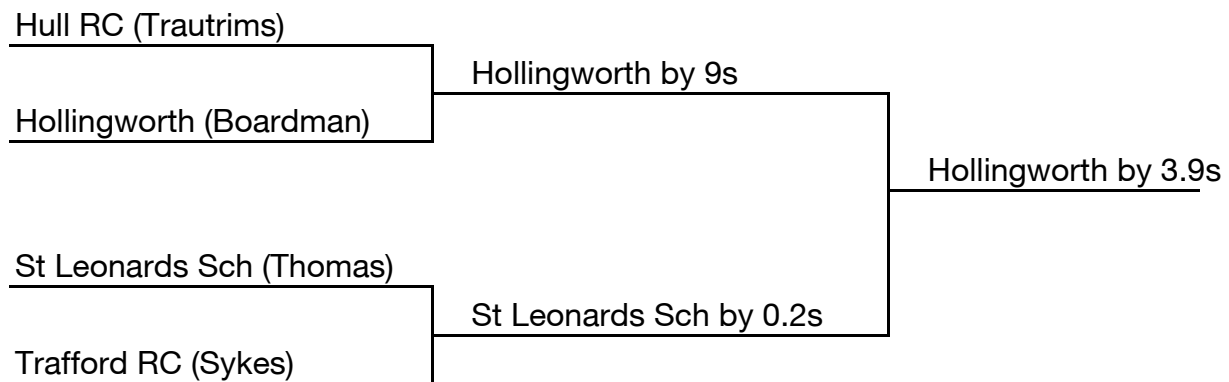

Open Novice 1x